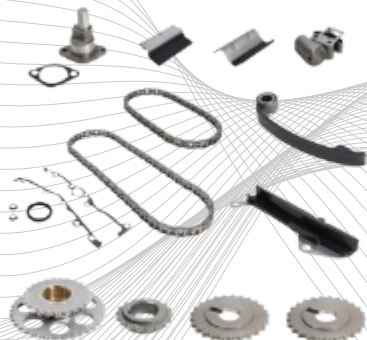

KIT

MTK9-4174SX

KIT CADENA TSURU III 16V 1992-2017 MEISTERSATZ

MEISTERSATZ

MADE IN GERMANY