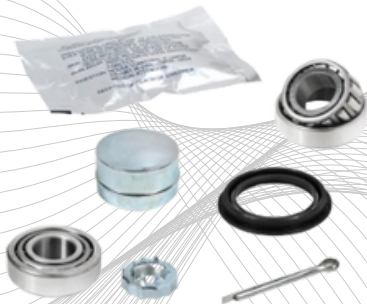

KIT

6U0598625-KT-FE

**KIT BALEROS ATLANTIC CARIBE DERBY GOL 09-15 GOLF
JETTA A2-A3-POINTER-PASSAT CHEVY C1 R TRASERA**

MEISTERSATZ

MADE IN GERMANY